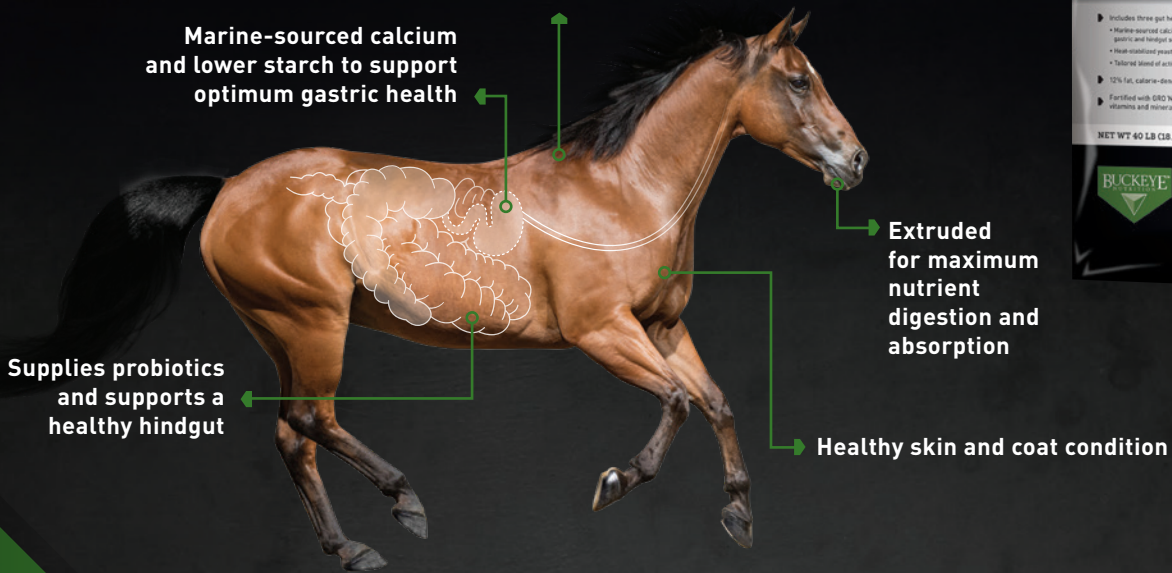

EQ8™ PERFORMANCE

EXTRUDED FEED FOR PERFORMANCE HORSES

PURE GUT HEALTH

 100% equine-focused company

 100% traceable, pure ingredients

 100% med-free facility

Learn More at BuckeyeNutrition.com

EQ8™ PERFORMANCE

*Starch + Sugar = NSC

Includes three gut health solutions: 1) Marine-sourced calcium plus reduced starch to provide gastric and hindgut support. 2) Heat-stabilized yeast and super fibers to deliver prebiotics. 3) Tailored blend of active live probiotics.